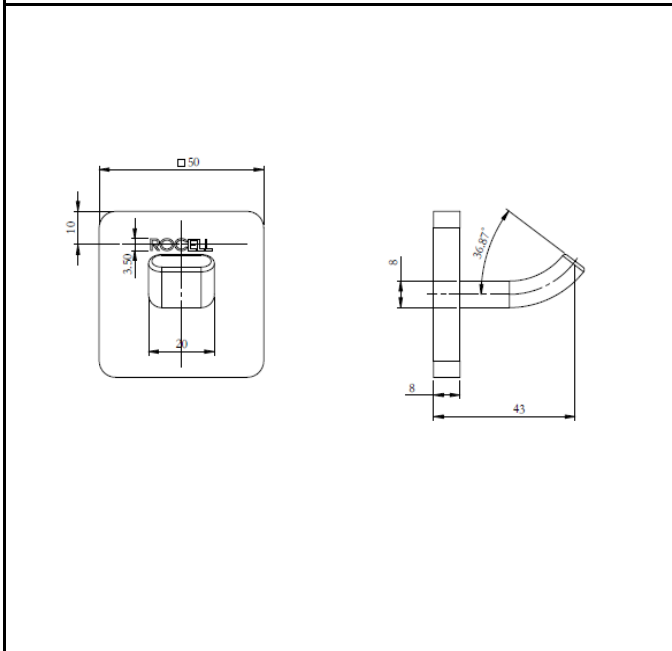

TECHNICAL DRAWING

Material: Brass body

Finish: Chrome finish

SPECIFICATION

Installation Type: wall-hung

Brass Body

Test NSS: 200h

For detailed information, please see our website www.idcgroupcompany.com.